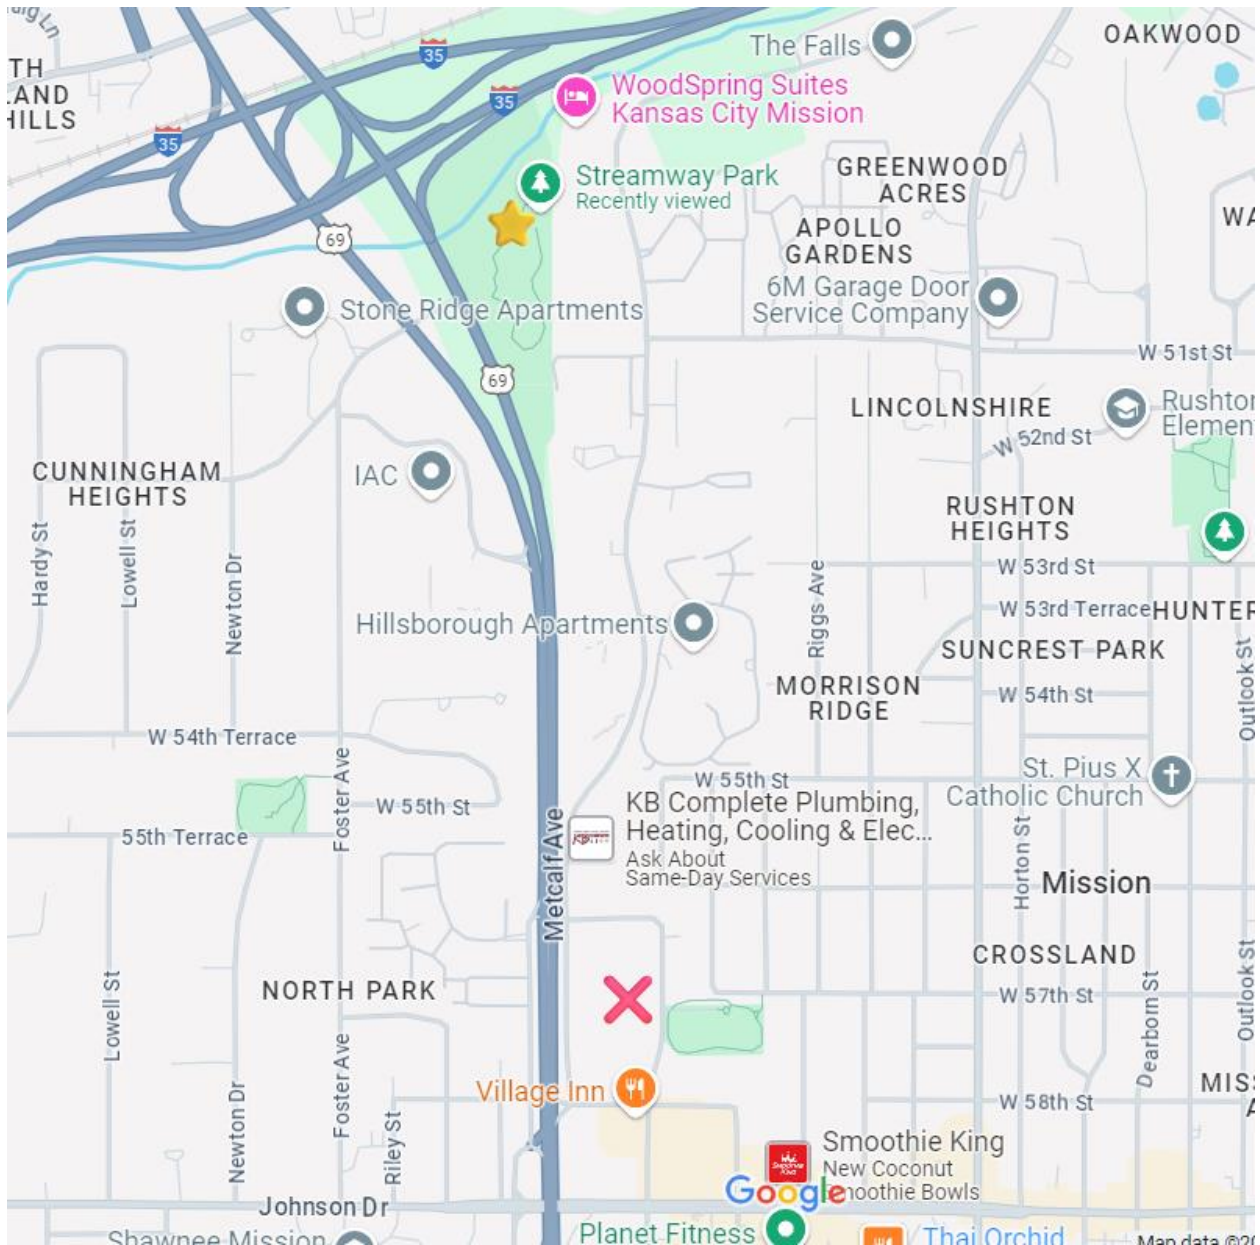

SPOOKY WALK PARKING MAP

EVENT LOCATION – NO PARKING ONSITE

SHUTTLE PICKUP/DROP OFF LOCATION
-5701 BROADMOOR ST, MISSION, KS 66202-